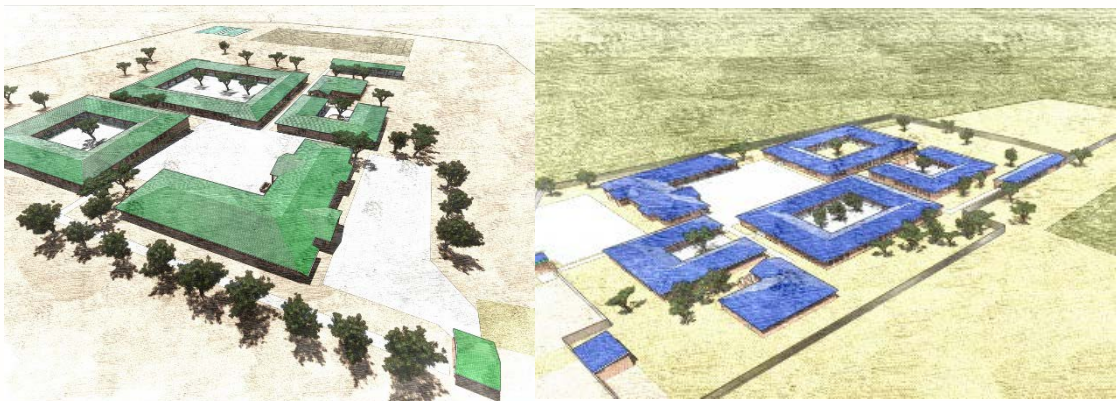

North West Schools:

- Alabama, Klerksdorp
- Mosikare, Mafikeng
- Mokgareng, Taung

Client: Dept of Education and Sport Development

Location: North West Province

Date: Jan 2017

Value: R334 Million

Alabama Primary School – Klerksdorp – R144m

The construction of a new school consisting of 32 classrooms, administration centre, laboratory block, nutrition centre and sports facility approx 5,850 m².

Mokgareng Secondary School – Taung – R95M

The construction of a new school consisting of 25 classrooms, administration centre, laboratory block, nutrition centre and sports facility approx 4690 m².

Mosikare Secondary School – Mahikeng – R95m

The construction of a new school consisting of 25 classrooms, administration centre, laboratory block, nutrition centre and sports facility approx 4690 m².